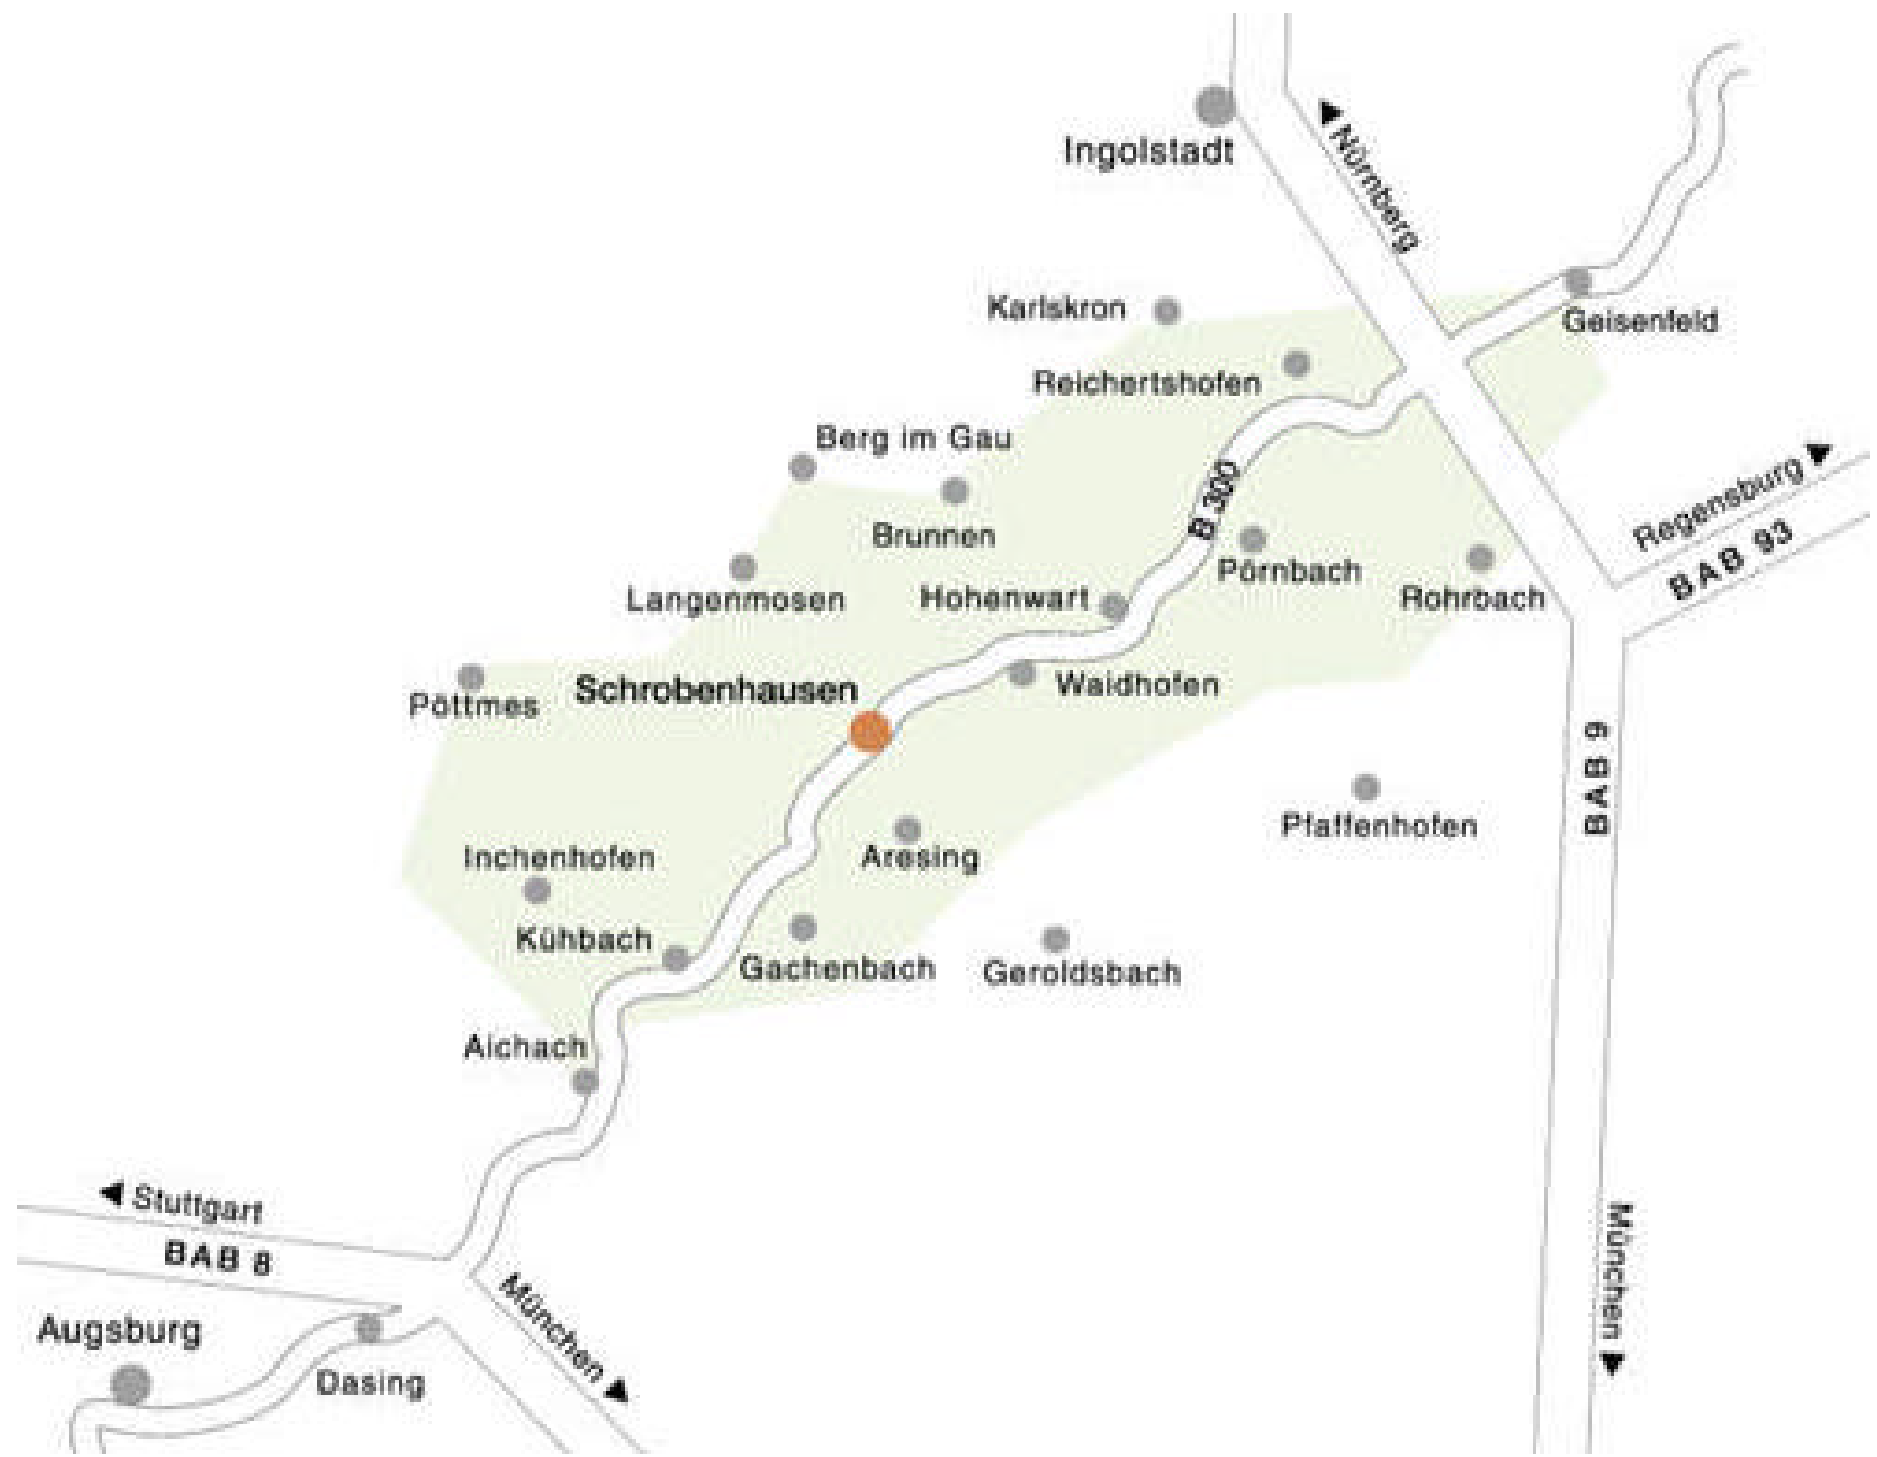

Schrobenhausener asparagus

Production structure

Size of the asparagus area of one farm in ha	number of farms	asparagus area in ha
-1,0	166	96
1,0 - 5,0	81	175
5,0 -10,0	10	68
10,0 - 20,0	7	101
> 20,0	3	180
Total	267	620

Source: Peter Strobl, Office for agriculture Schrobenuhausen.