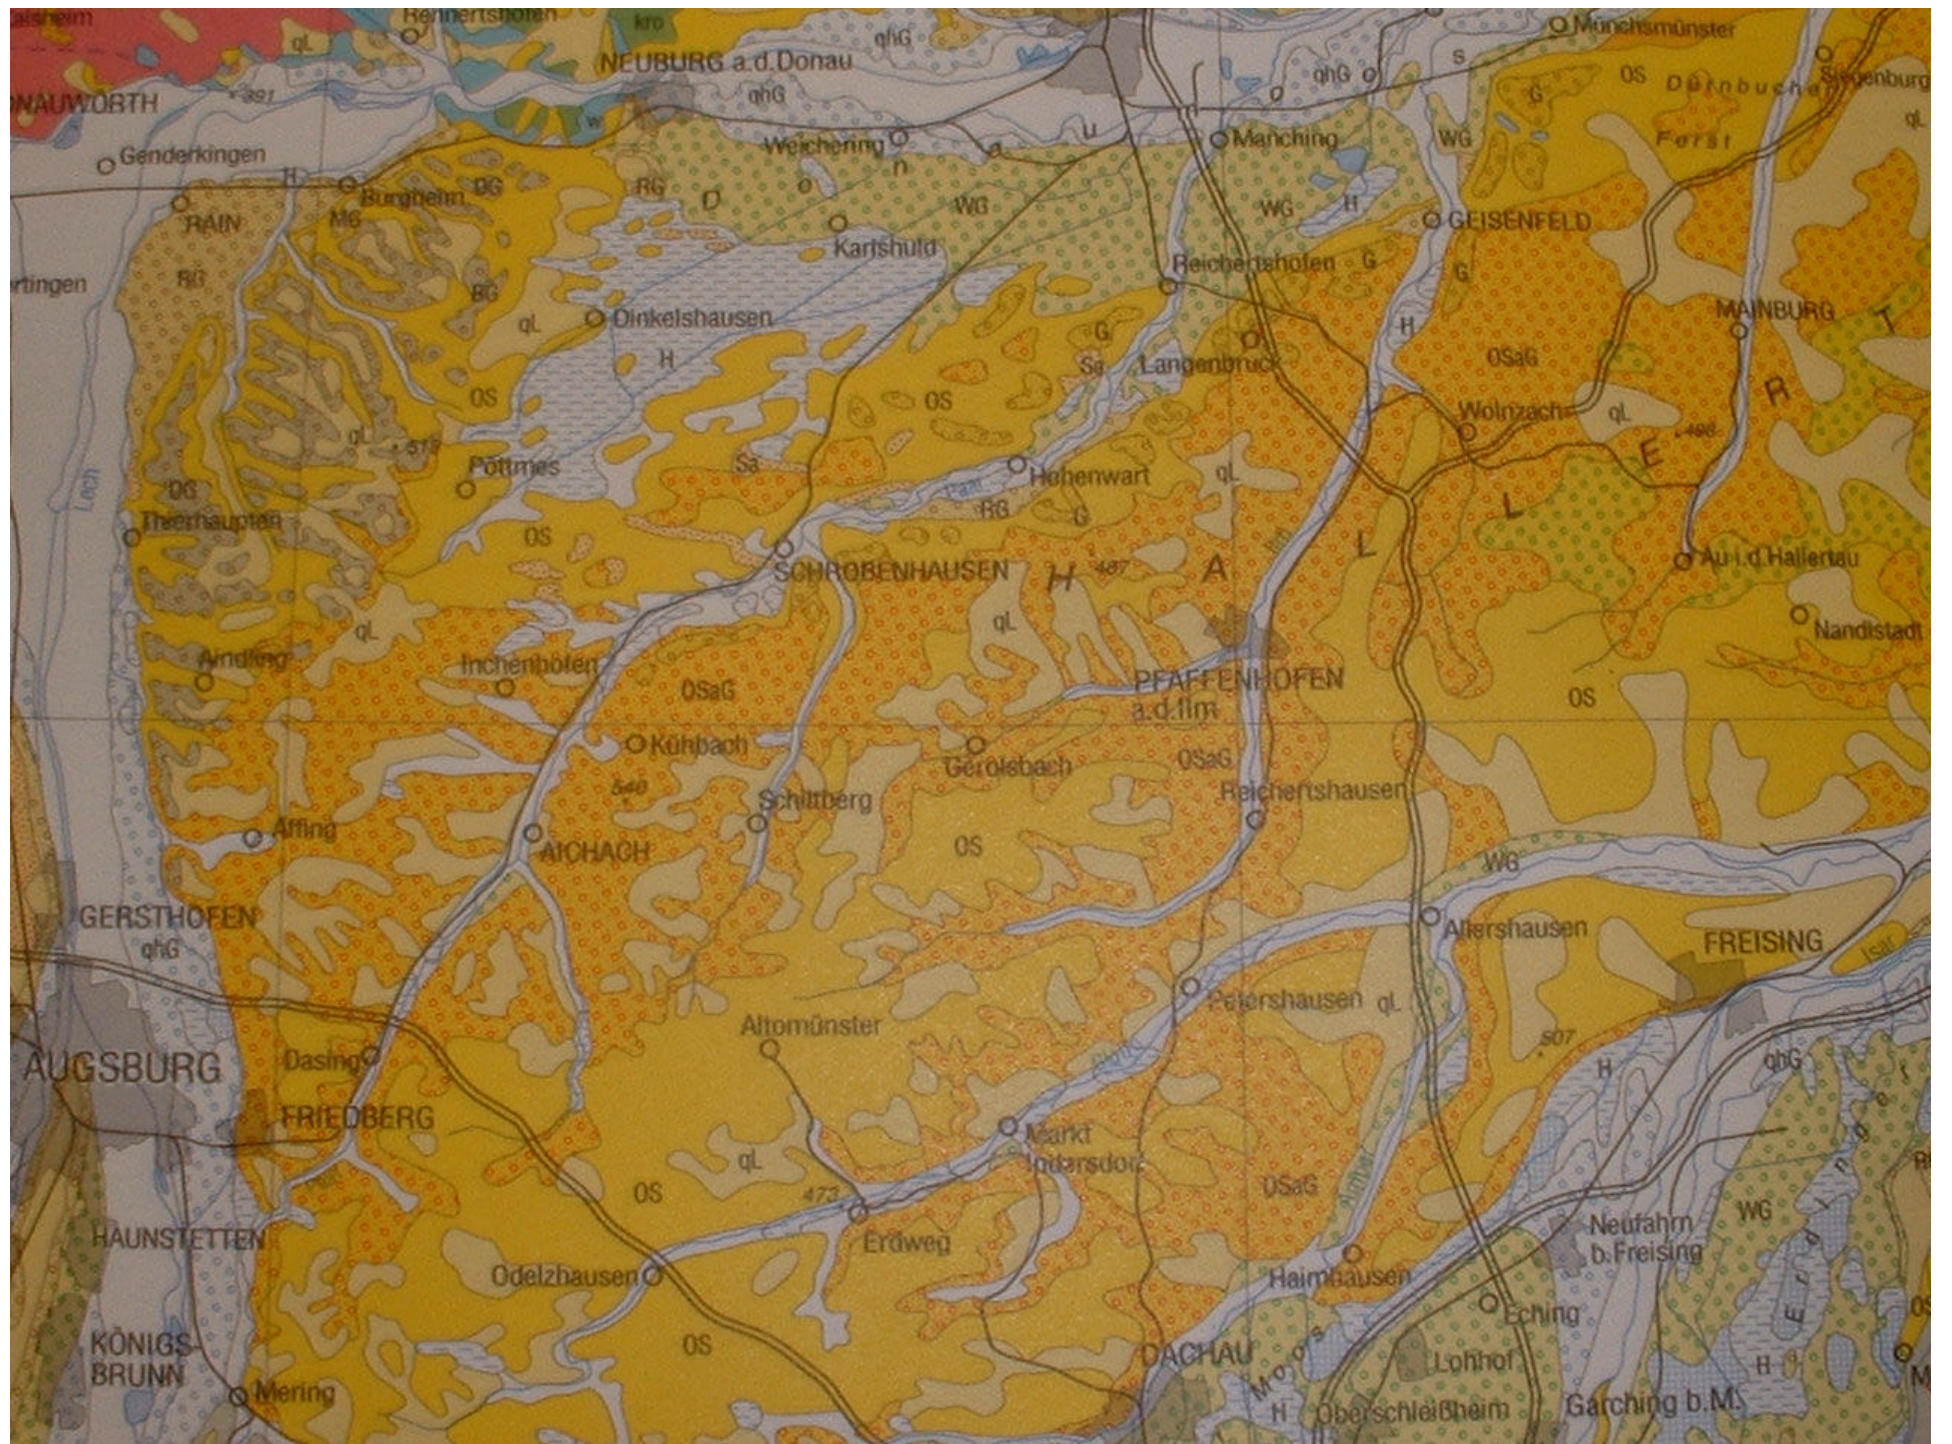

Schrobenhausener asparagus

Production structure

Size of the asparagus area of one farm in ha	number of farms	asparagus area in ha
-1,0	166	96
1,0 - 5,0	81	175
5,0 -10,0	10	68
10,0 - 20,0	7	101
> 20,0	3	180
Total	267	620

Source: Peter Strobl, Office for agriculture Schrobenuhausen.